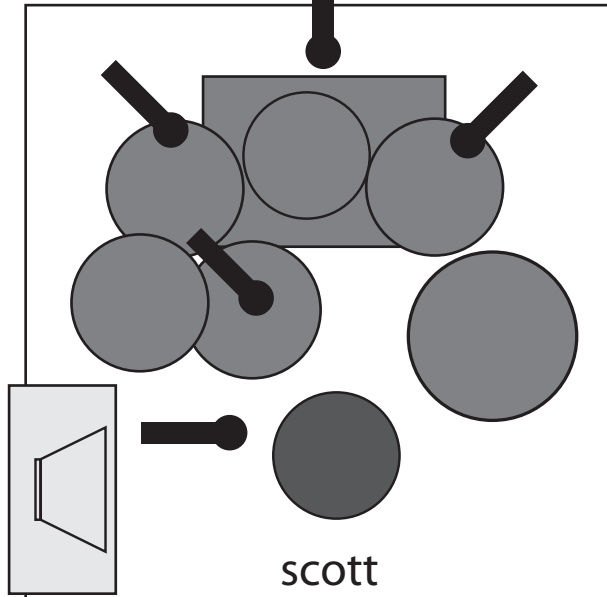

Axis of Blues Stage Plot

contact:
Mark Ungar • 510.691.3289
mark@moremoose.com

pedals

mark
guitar, bass, vox
boom stand

pedals

robert
guitar, bass, vox
boom stand

pedals

kristoph
guitar, bass, vox
boom stand

minimum 6' x 6' area for drums

scott

drums, vox
boom stand/vox

snare mic, kick mic, 2 overhead mics

mark's
guitar amp

bass amp
#1
mic or DI

bass amp
#2
mic or DI

robert's
guitar amp